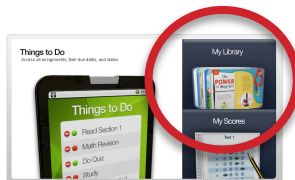

option 4: Montclair23

3. Click on Think Central (You can click on the little heart and it will add it to the "favorites" section)

Think Central

4. Click on **My Library**

Student Access to Go Math!

My Library is where you will find access to the **student edition**, the **interactive student edition** (videos/tutorials that students may have used in class), and the **math on the spot videos** (another way to look at a concept taught)